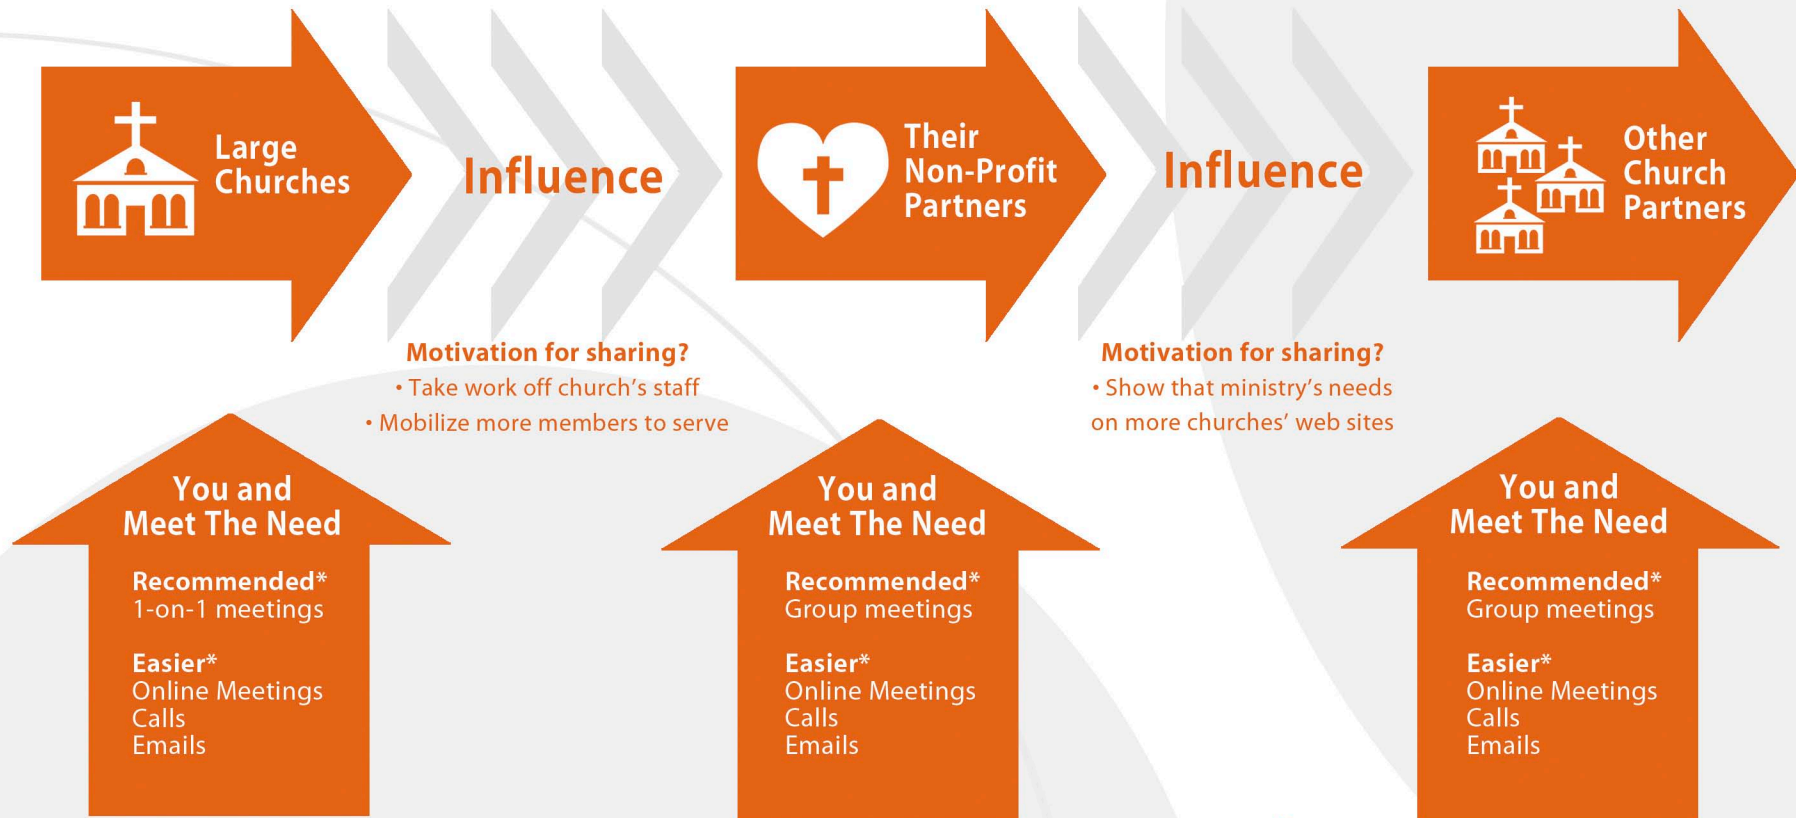

*How to* share Meet The Need with churches and agencies in your network

# VIRAL ROLL-OUT PROCESS FOR A CITY

\*Visit [meettheneed.org/partner](http://meettheneed.org/partner) to access all materials in this "Share" package.

*we are a donation based ministry!*

**Uniting and Mobilizing Cities to Serve**